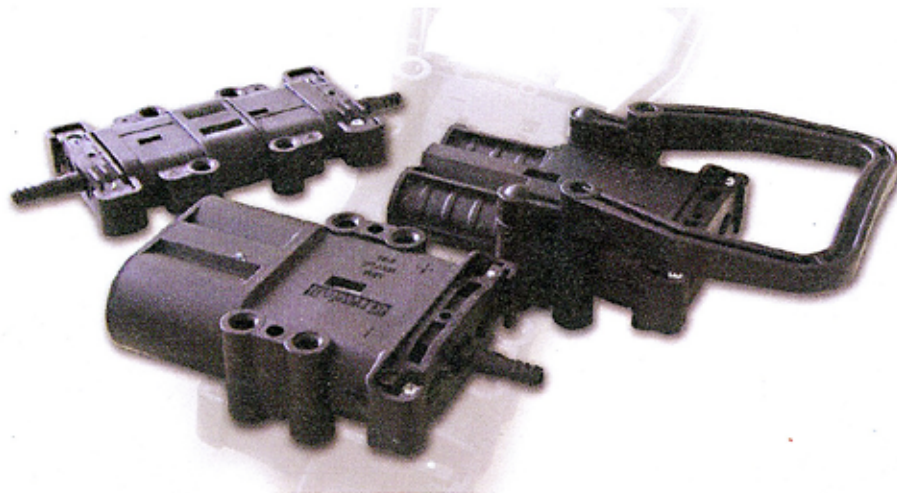

## Ravioli at ISSA Interclean 2014

The **Ravioli** company, manufacturer of electrical devices for traction applications since 1926 and leader in the international market in the traction field, provides a complete range of D.C. *Contactors and Europe Series Twin Connectors*, both particularly suitable for forklifts, industrial cleaning machines, golf cars, electrical bicycles, cars and bikes. A long experience allowed Ravioli to widen its range of products through the years.

Twin Connectors Europe Series at ISSA Interclean 2014. The complete range 80A, 160A and 320A is provided with a shock resistant or an acid-proof polymer housing. All electrical parts are protected against accidental contact; standard equipment includes a balanced cable clamp, ensuring IP23 to the coupled connectors. Different coding pins for wet batteries (grey), dry batteries (green) and universal battery chargers (yellow); max operative volt-

TL LOGO D.C. Contactors, types TL10 and TL11, suitable for cleaning machines, have been recently improved to be more performing. The range has also been widened with two new models: TL15 (1NA contacts) and TL16 (1NA and 1NC contacts) up to 150A, both designed with the same comfortable reduced dimensions which are already a precious advantage of TL10 and TL11. Besides, in compliance with DIN VDE 0623-589, defining unified distances between centers and unified coupling dimensions, Ravioli is proud to launch its improved

age 150 Vdc; temperature range from -20°C to +90°C; a series of accessories among which reducing brushings for an easier wiring, with different cable sections; auxiliary contacts, up to 4 contacts (2 primary and 2 secondary), perfectly interchangeable with previous models provided so far. ■